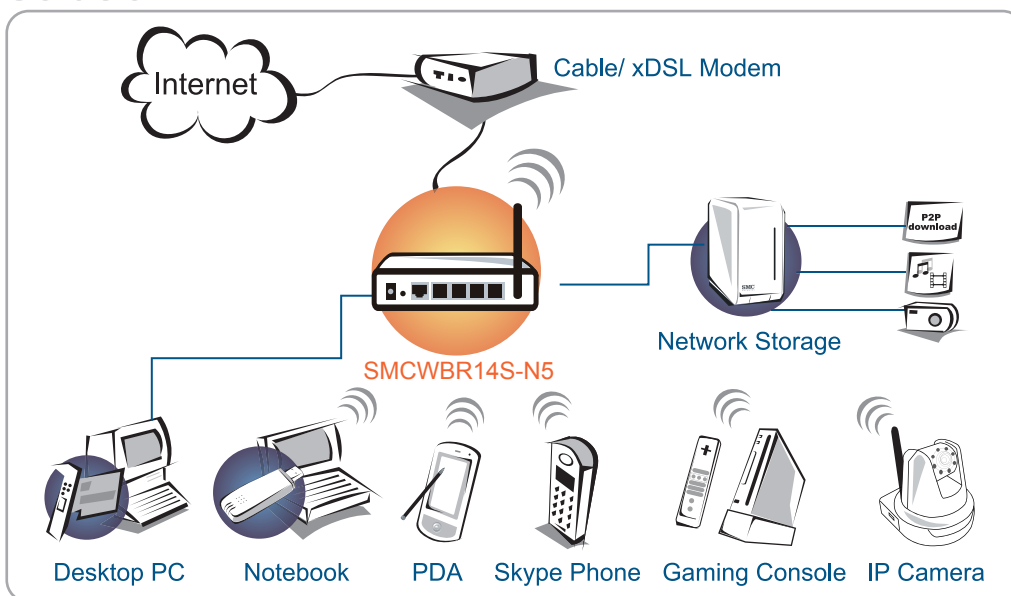

SMCWBR14S-N5

150 Mbps 4-Port Wireless Broadband Router

Product Overview

The Barricade™ Wireless Broadband Router (SMCWBR14S-N5) is an all-in-one networking solution for connecting and sharing your high-speed cable/xDSL Internet connection. This multi-functional broadband router combines a 4-port 10/100 Mbps LAN switch, a high-speed 150 Mbps 11n access point, NAT firewall with SPI, and a user-friendly web-based management interface in one convenient, small form-factor device.

Easy to Set Up

The SMCWBR14S-N5 includes EZ Installation. Just insert the EZ installation CD and it will help you set up and configure your router step-by-step in minutes.

Feature Rich

The SMCWBR14S-N5 provides a multitude of features for the most demanding network requirements, including Wireless Distribution System (WDS), dual SSIDs, static and dynamic routing (RIP v1, v2), and more.

Application Diagram

Solution

Features

Physical

- One 10/100 Mbps WAN port
- 4-port 10/100 Mbps LAN switch
- One external fixed 5 dBi antenna
- One power switch on/off button
- WPS/reset button

Management Features

- EZ Installation Wizard
- Web-based management interface (HTTP)
- Remote management
- SNTP time synchronization

Security Features

- NAT firewall with SPI
- Access control
- MAC filter
- ALG management
- DMZ host
- SSID broadcast disable
- Wireless MAC address filtering
- WEP 64/128-bit encryption
- WPA/WPA2-PSK (Pre Shared Key)
- Wi-Fi Protected Setup (WPS)